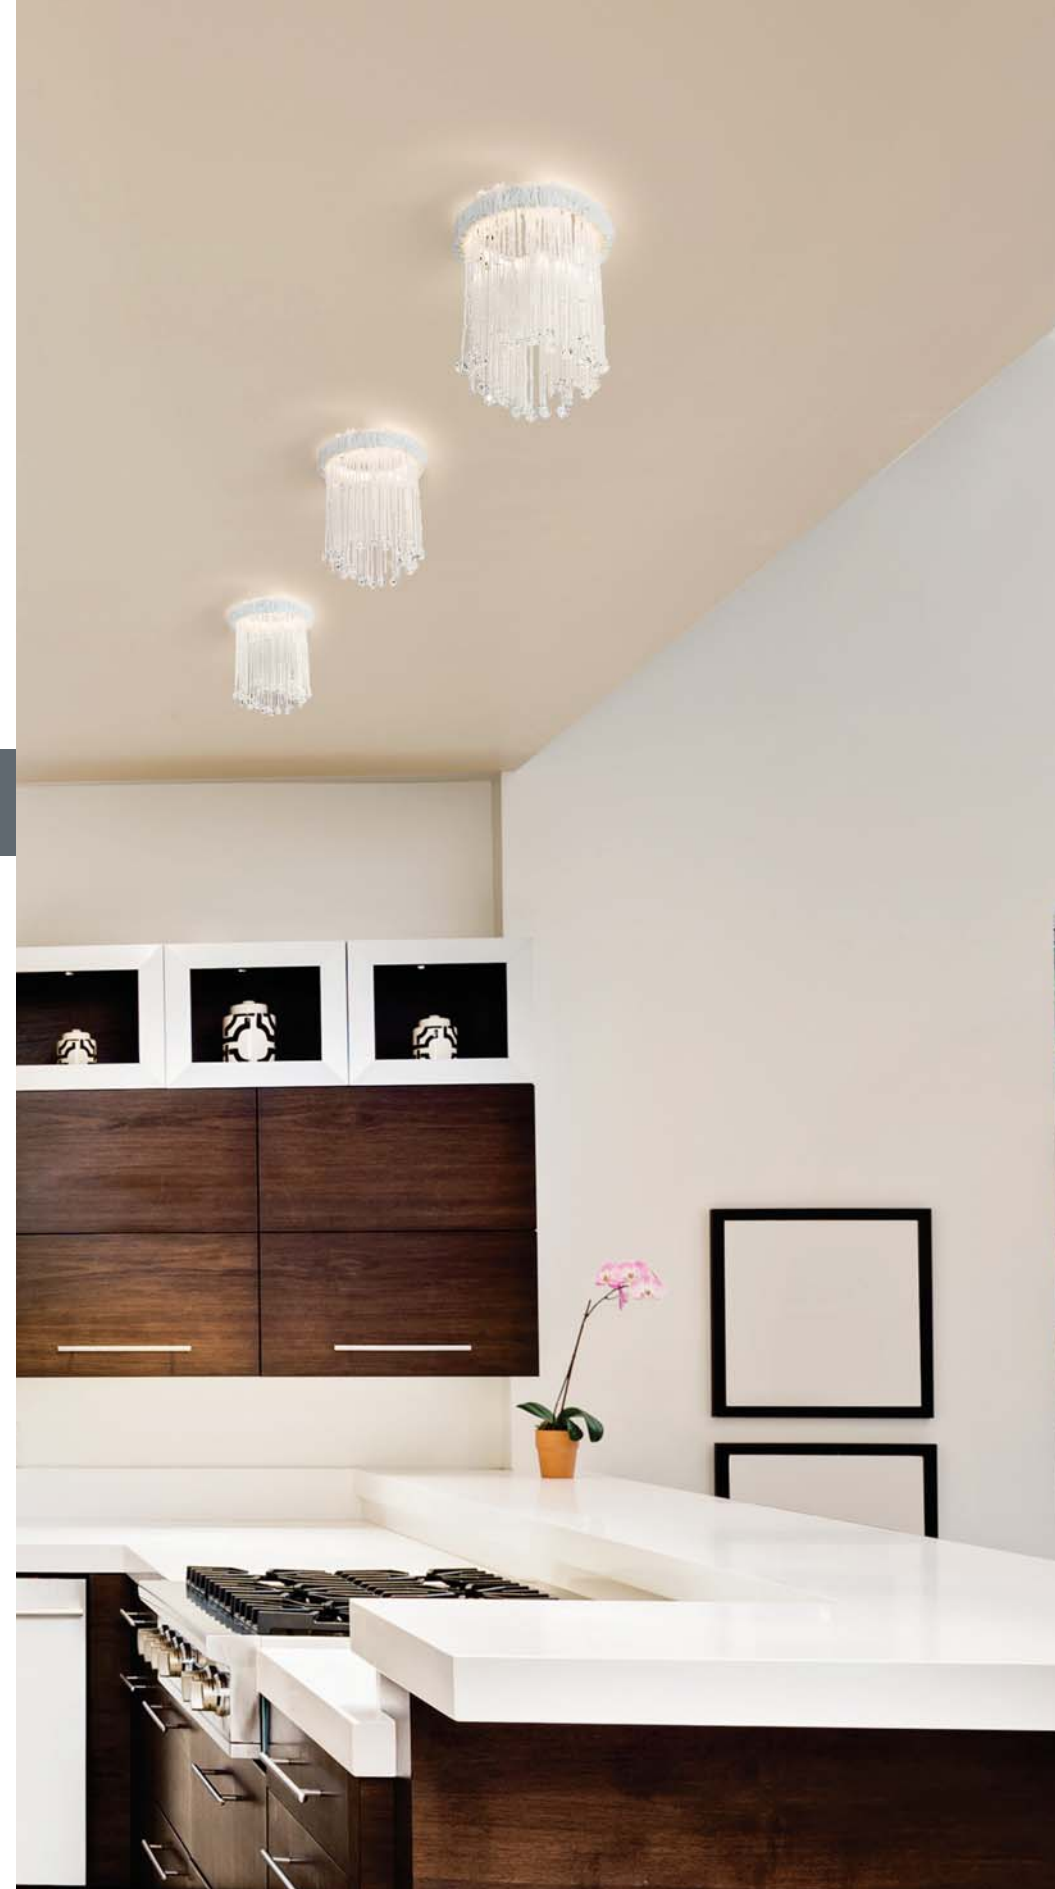

Art. 4820/F

Ø cm 13 / H cm 16
Ø 5.12 in / H 6.30 in

LED 8 Watt - 24 V
588 lumen - 3000°K

Alimentatore incluso
Driver included