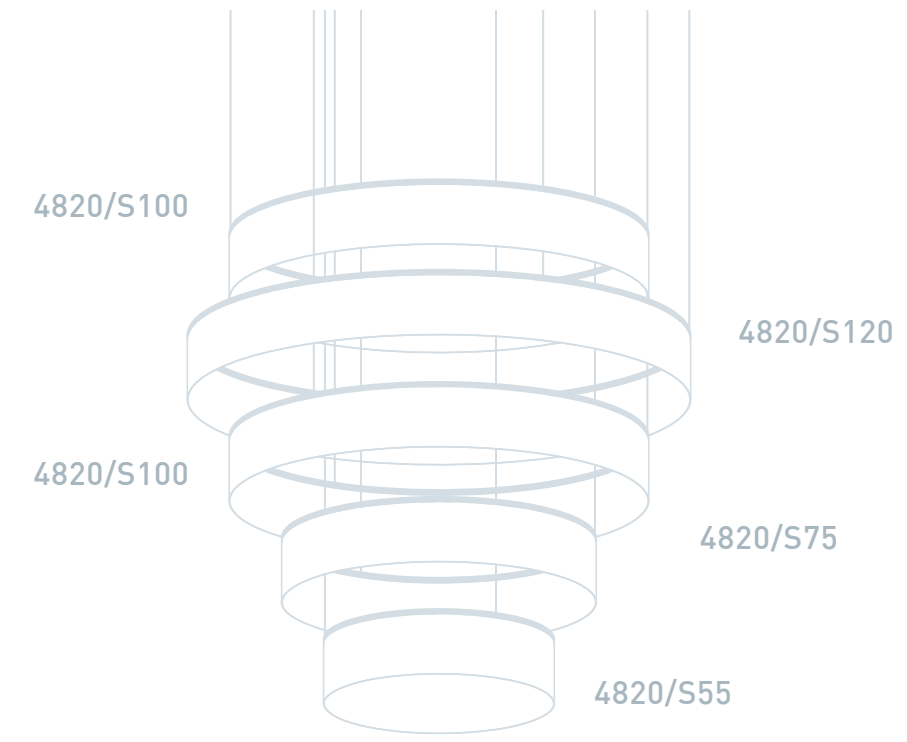

Art. 4821/S

L cm 120x78 / H cm 20-160
W 47.24x30.71 in / H 7.87-62.99 in

LED 60 Watt - 24 V
4547 lumen - 3000°K

Alimentatore incluso
Driver included

Vetro / Glass

Frangia: arte antica del vetro veneziano
lavorazione a mano
Fringe: ancient venetian glass art
handmade

L cm 180x78 / H cm 35-155
W 70.87x30.71 in / H 13.78-61.02 in

LED 138 Watt - 24 V
10425 lumen - 3000°K

Alimentatore incluso
Driver included

Venezia 210 | 211

Vetro / Glass

Frangia: arte antica del vetro veneziano
lavorazione a mano
Fringe: ancient venetian glass art
handmade

Colori disponibili / Available colors

Trasparente / Clear

Ambra / Amber

Art. 4830/S

L cm 200x120 / H cm 55-190
W 78.74x47.24 in / H 21.65-74.80 in

LED 210 Watt - 24 V
15826 lumen - 3000°K

Alimentatore incluso
Driver included

Vetro / Glass

Frangia: arte antica del vetro veneziano
 lavorazione a mano
 Fringe: ancient venetian glass art
 handmade

Colori disponibili / Available colors

Trasparente / Clear

Ambra / Amber

Art. 4827/S

Ø cm 120 / H cm 155
 Ø 47.24 in / H 61.02 in