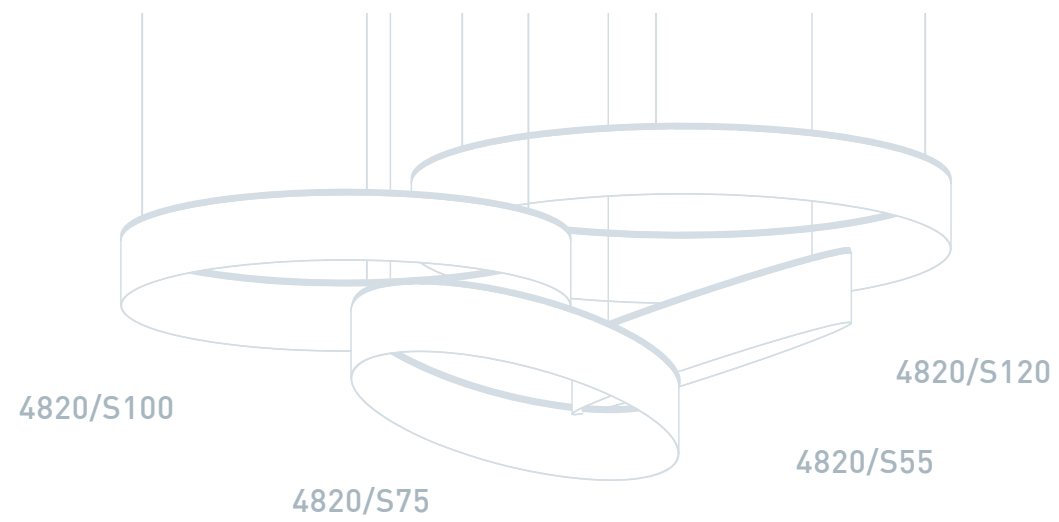

L cm 180x78 / H cm 35-155
W 70.87x30.71 in / H 13.78-61.02 in

LED 138 Watt - 24 V
10425 lumen - 3000°K

Alimentatore incluso
Driver included

Venezia 210 | 211

Vetro / Glass

Frangia: arte antica del vetro veneziano
lavorazione a mano
Fringe: ancient venetian glass art
handmade